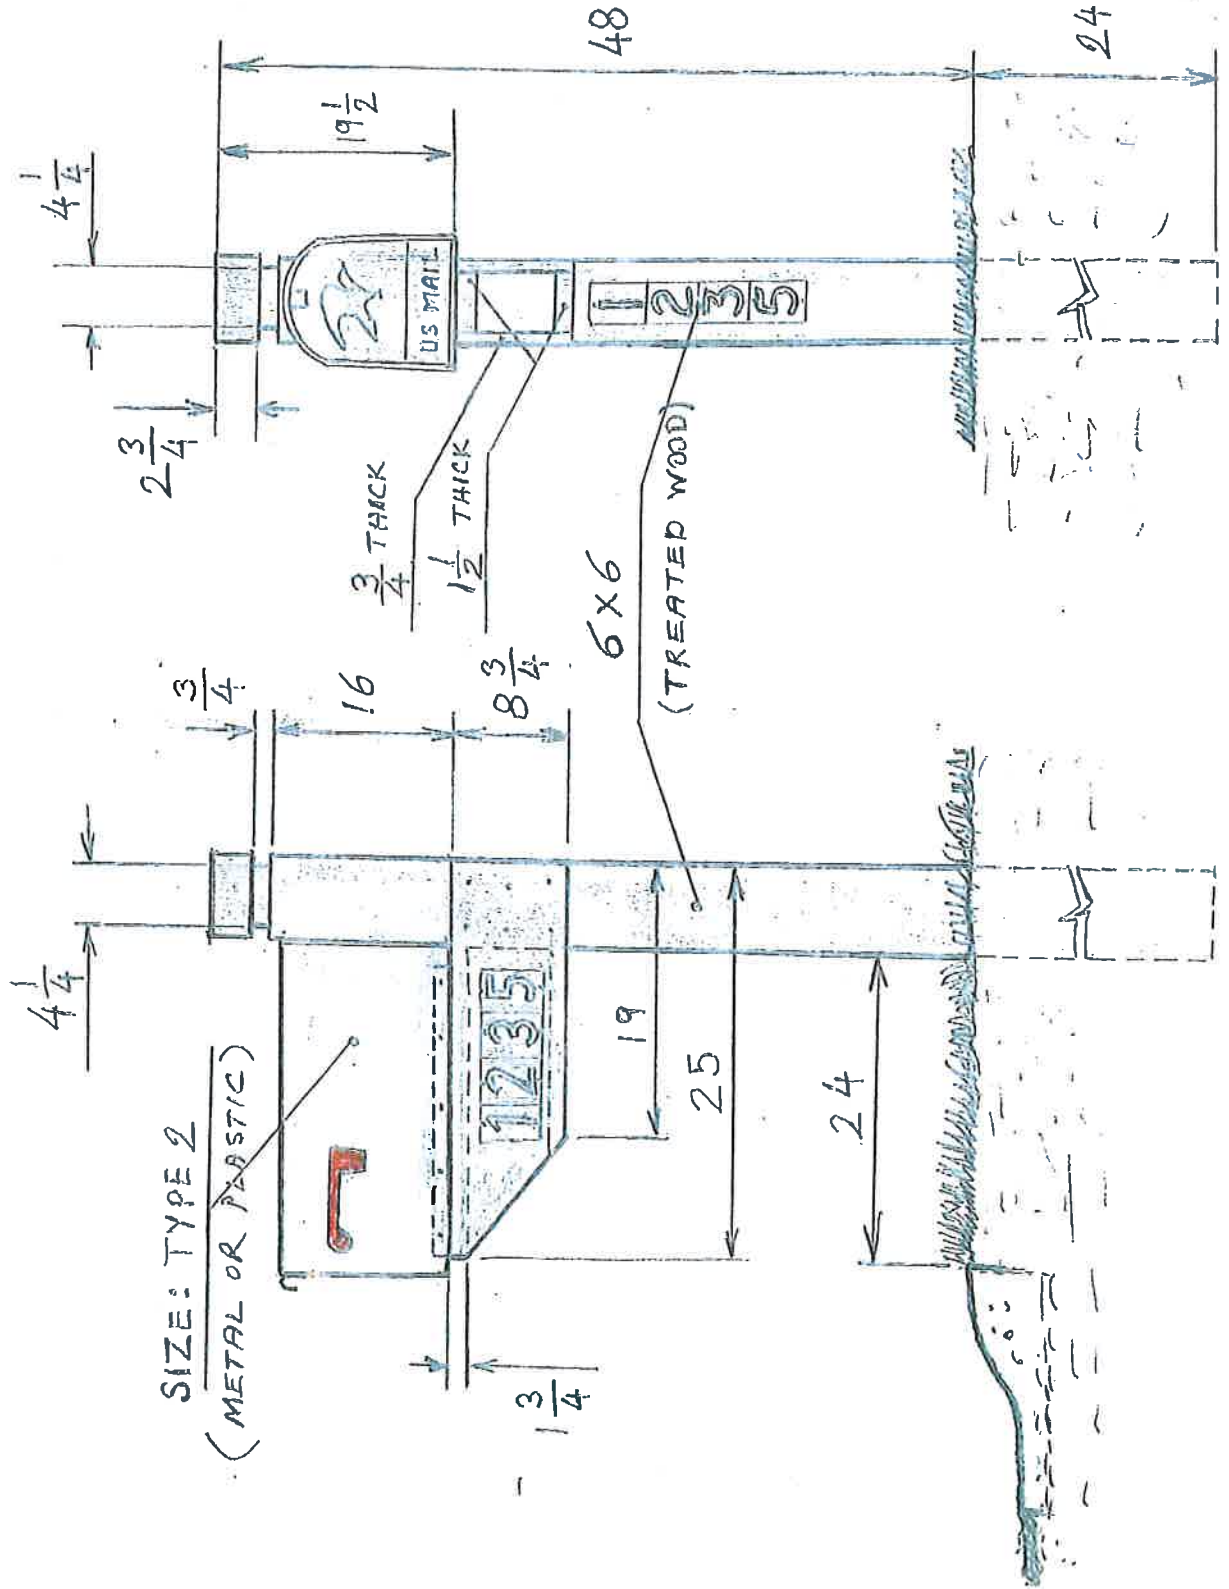

RAVENS RUN MAILBOX STANDARDS

NOTE:
 NUMBERS SHOULD
 BE BOTH SIDES OF
 THE PAPER SLOTS
 EXCEPT THEY
 CAN BE ON THE
 FRONT OF THE POST
 IN CUL-DE-SACS

COLOR
 MAILBOX: BLACK T2
 STAND: BLACK
 NUMBERS: WHITE
 (3" ALUMINUM PLATES)
 MEASUREMENTS ARE
 IN INCHES

GUYEN SEZGINALP
 1825 OMNI BLVD.
 4/6/10

2010/04/06

2010/04/06

3" REFLECTIVES™ ALUMINUM

76mm REFLECTIVES™ ALUMINUM
76mm REFLECTIVES™ ALUMINUM

3" 76mm

3" 76mm

3" 76mm